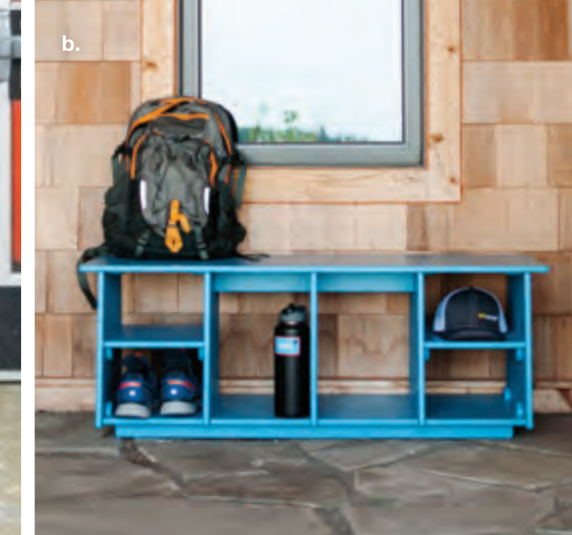

storage

Loll's storage offers practical seating options and storage solutions for any thing from that pile of shoes and boots by your entryway to drippy umbrellas, the kiddo's toys, the pooch's chow, or some of your favorite cold drinks. Made with durable and easily cleanable recycled plastic, that winter salt and summer mud have no chance.