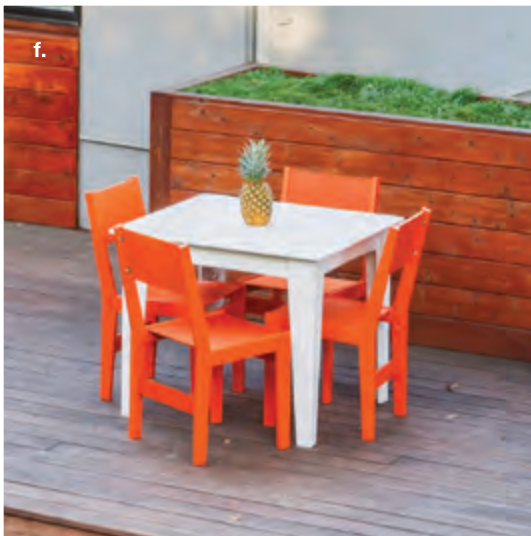

alfresco collection

This modern outdoor dining collection is the perfect setting for any outdoor meal or social gathering. With a variety of table lengths and seating options, there is no doubt you will find the the right dining set for your next family dinner or party. Spilt milk? No need to cry, this outdoor dining collection will clean up easily and requires no maintenance.

this page. Square Table 30 + Dining Chair
a. Round Table 44 | b. Table 72 + Bench 58 | c. Table 95 + Bench 81 |
d. Dining Chair | e. Square Table 36 + Dining Chair | f. Square Table 36 + T81 Chair