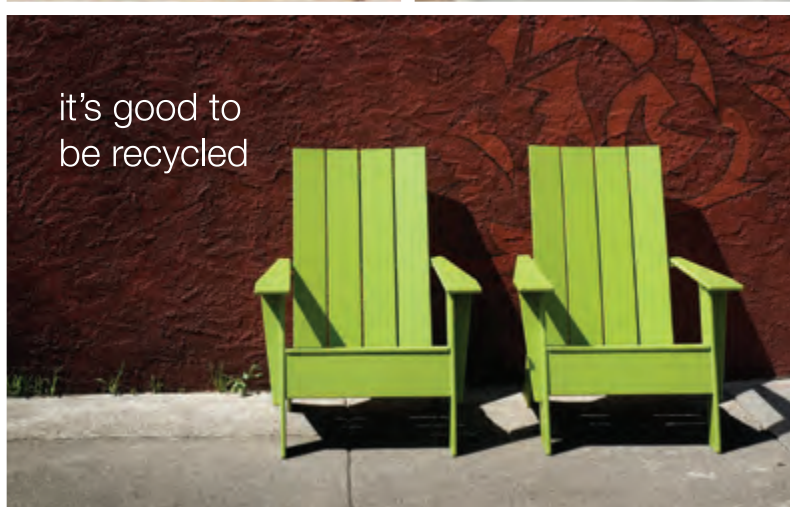

Sustainable manufacturing is at the core of who we are as a company. During the production process, we generate waste, but more than 88 percent of the waste from Loll's manufacturing process is sent to a local recycling plant where it is recycled again. The remainder is incinerated to make electricity. Additionally, we redirect the heat that is generated from our CNC machines to keep our buildings warm during the winter months. We package our products in materials that all can be recycled afterwards and always striving towards zero waste has created recycling programs with everything we are able to including composting food waste. It's impossible not to leave an environmental footprint and we recognize that.