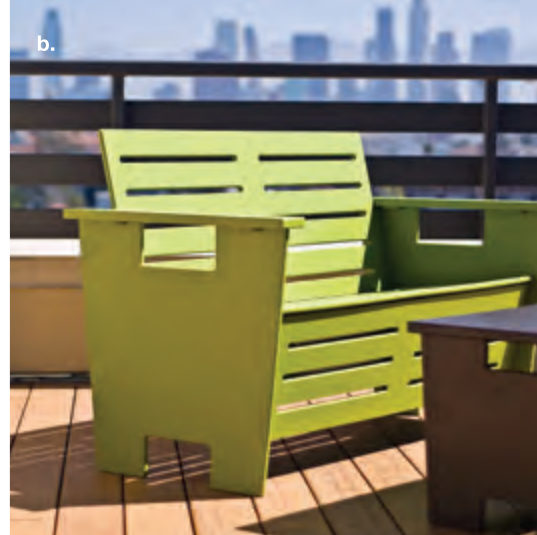

featured rooftops

a. The Chocolate Factory - Brooklyn, NY | **b.** University Gateway - Los Angeles, CA
c. Burien Town Square Condos - Burien, WA | **d.** 1510 Lexington Manhattan - New York, NY | **e.** AMLI 900 Apartments - Chicago, IL | **f.** River Towers Condominiums - Minneapolis, MN