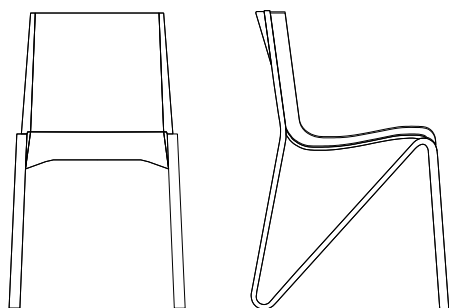

Any special wood finishes or upholstery options upon request.

* Orders less than 1000 EUR invoice value apply with additional shipping fee 50 EUR

Dimensions:
W 44 x D 52,5 x H 46/79 cm

Moulded plywood chair, felt glides. Stackable sideways up to 6 pcs.

Furniture vinyl (artificial leather)

Corium: Palette 45

Leather

Sorensen leather: Tango 59

Black, Chocolate, White, Sand, Grey
other colours on request

COM

36

Fabric consumption (width 1,40m): 1,2m for 6 seats
Leather consumption: 1m² for 4 seats

Options:

	Linking, aluminium	46
	Plastic glides, no extra charge.	
NEW!	Glides are changeable using new Quick-click system.	

Any special wood finishes or upholstery options upon request.

* Orders less than 1000 EUR invoice value apply with additional shipping fee 50 EUR